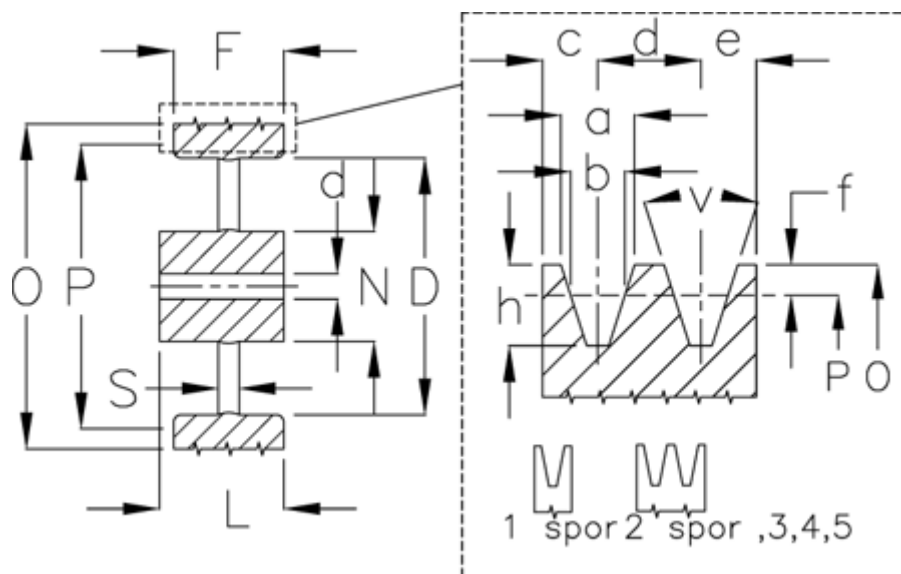

Article number: 60410145001

Description: V-belt pulley, no bore B 450/1

Measures

D	= 408	S	= 18
d	= 20	Type	= B
F	= 25.0		
L	= 60		
N	= 90		
Number of ribs	= 1		
O	= 457.0		
P	= 450		